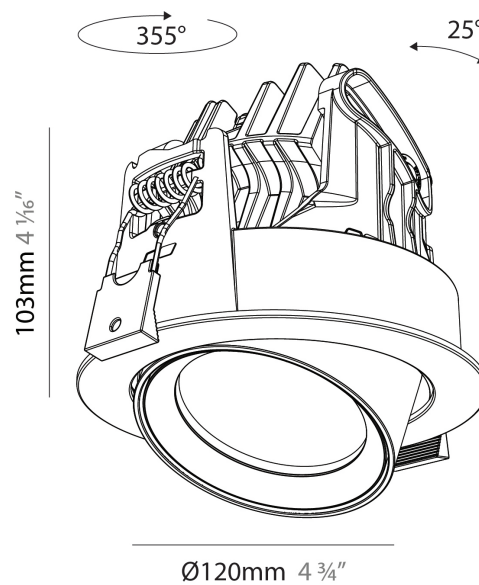

GENERAL

Series: Centriq
Subseries: Centriq Round Adjustable
Brand: Prolicht
Division: Architectural
Mounting Type: Recessed
Mounting Location: Ceiling
Subcategory: Spots

PHYSICAL

Shape: Cylinder
Diameter (mm): 120
Diameter (in): 4 ¾
Height (mm): 105
Height (in): 4 ⅛
Min. Recessing Depth (mm): 120
Min. Recessing Depth (in): 4 ¾
Light Distribution: Adjustable / Direct
Weight (kg): 0.649
Diffuser: Lens Pack - No Lens / Opal / Linear Spread Lens / Honeycomb / Spread Lens
Fixture Finish: SSR / BKV / CWI / CRY / HAB / UFT / ITA / RUA / FTG / MYG / LOD / PUS / FRO / FUP / KIA / POP / BLS / SPG / MEY / GOH / GUM / CHC / COM / ABZ / JAG / OBR / MOS / ROR
Fixture Material: Aluminum
Cut-out Measurements: Dia. 112mm / 4 7/16"

ELECTRICAL

Lamp Type: LED (Zhaga Standard)
Input Wattage (W): 20.5
Total Output Wattage (W): 18.1
Dimming: Tri-Mode (Non-Dimming and Phase Dimming (120Vac only) and 0-10V Dimming)
Driver Included: Yes
Driver Location: Recessed Housing
Driver Type: Constant Current - Universal
Driver Class: Class 2
Input Voltage (V): 120 - 277
Constant Current (MA): 500

LED

Color Temperature (*K): 2700 / 3000 / 3500 / 4000
Max. Delivered Lumen (lm): 1432 / 1542 / 1432 / 1636
Nominal Lumen (lm): 1668 / 1797 / 1868 / 1907
CRI: >90 CRI
Lamp Life (hrs): 50000

OPTICAL

Reflector°: 10
Adjustability: Rotational 350°; Tilt 90°

RATINGS AND CERTIFICATIONS

Certified By: Certified for North American Standards
IP rating: IP20