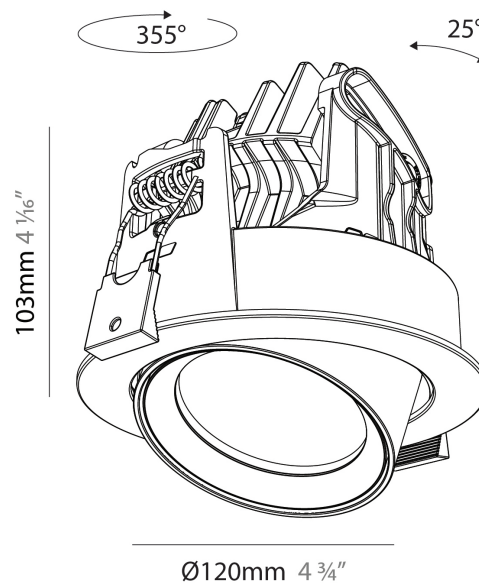

GENERAL

Series: Centriq
Subseries: Centriq Round Adjustable
Brand: Prolicht
Division: Architectural
Mounting Type: Recessed
Mounting Location: Ceiling
Subcategory: Spots

PHYSICAL

Shape: Cylinder
Diameter (mm): 120
Diameter (in): 4 ¾
Height (mm): 105
Height (in): 4 ⅛
Min. Recessing Depth (mm): 120
Min. Recessing Depth (in): 4 ¾
Light Distribution: Adjustable / Direct
Weight (kg): 0.651
Diffuser: Lens Pack - No Lens / Opal / Linear Spread Lens / Honeycomb / Spread Lens
Fixture Finish: SSR / BKV / CWI / CRY / HAB / UFT / ITA / RUA / FTG / MYG / LOD / PUS / FRO / FUP / KIA / POP / BLS / SPG / MEY / GOH / GUM / CHC / COM / ABZ / JAG / OBR / MOS / ROR
Fixture Material: Aluminum
Cut-out Measurements: Dia. 112mm / 4 7/16"

ELECTRICAL

Lamp Type: LED (Zhaga Standard)
Input Wattage (W): 34
Total Output Wattage (W): 30.9
Dimming: Tri-Mode (Non-Dimming and Phase Dimming (120Vac only) and 0-10V Dimming)
Driver Included: Yes
Driver Location: Recessed Housing
Driver Type: Constant Current - Universal
Driver Class: Class 2
Input Voltage (V): 120 - 277
Constant Current (MA): 900

LED

Color Temperature (*K): 2700 / 3000 / 3500 / 4000
Max. Delivered Lumen (lm): 3148 / 3355 / 3406 / 3524
Nominal Lumen (lm): 3921 / 4177 / 4242 / 4389
CRI: >90 CRI
Lamp Life (hrs): 50000

OPTICAL

Reflector°: 24 / 36 / 54
Adjustability: Rotational 350° / Tilt 25°

RATINGS AND CERTIFICATIONS

Certified By: Certified for North American Standards
IP rating: IP20